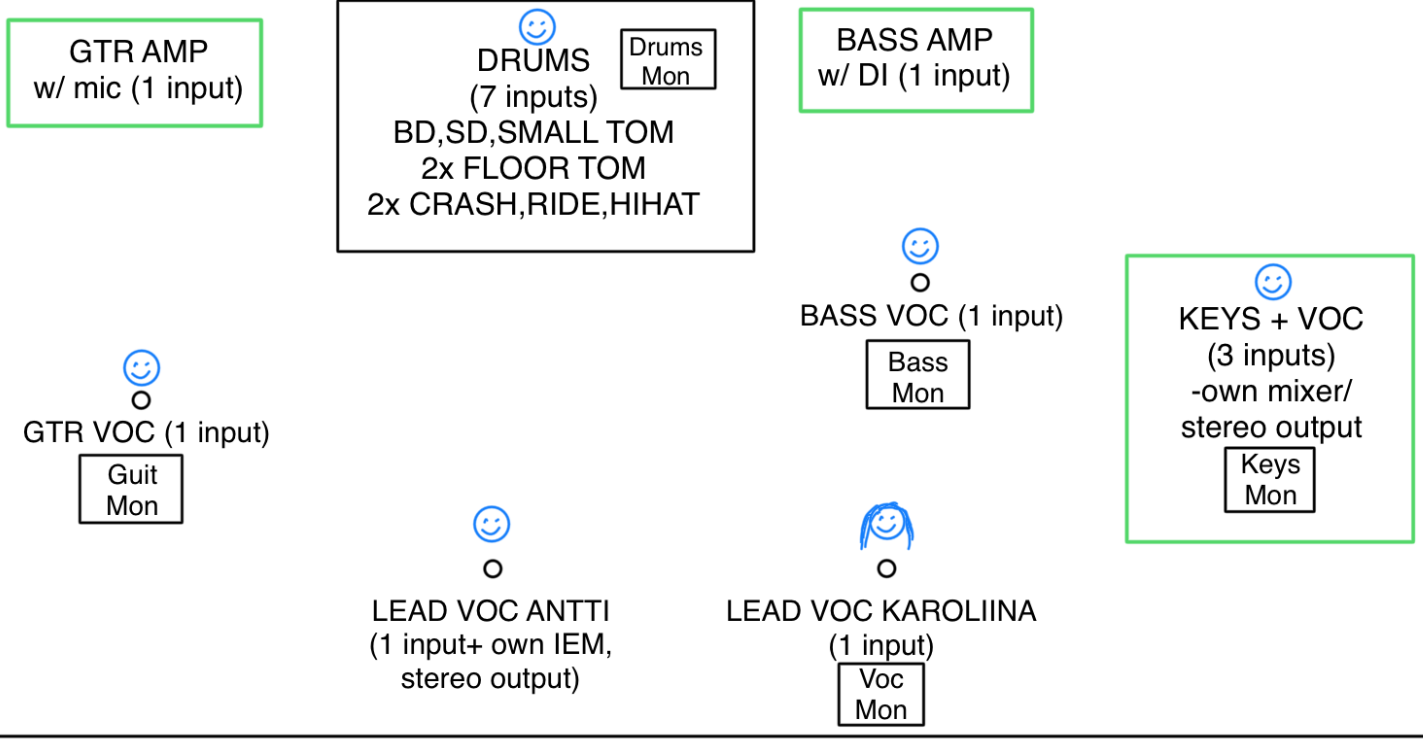

# FLIPPER TECH RIDER

Monitors: 5x floor monitors. Antti has his own IEM, and he would like to have some reverb on it. Thanks!